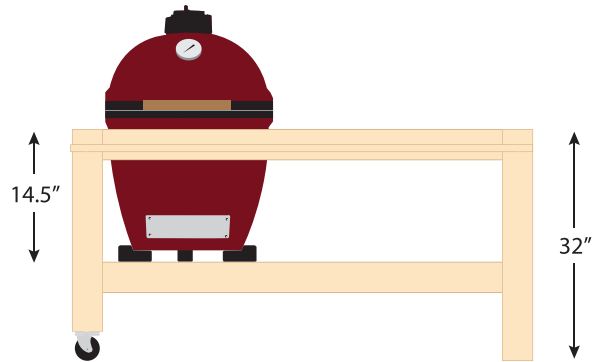

ClassicJoe Top View

The 1" ceramic feet are included in the height.