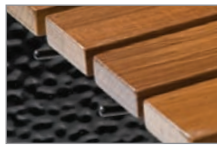

# KAMADO JOE CLASSICJOE

THE NEXT REVOLUTION IN GRILLING

Shown: ClassicJoe Red

ClassicJoe Specifications

# KAMADO JOE CLASSICJOE GRILL COMPONENTS & SPECIFICATIONS

**Also Available in Red**  
with Finished Natural Bamboo Side Shelves & Handle.

Extra Large Thermometer with Cooking Guide

Powder Coated 304 Stainless Steel Utensil Pins (4 Each Side Shelf)

Teak Finished Solid Bamboo Side Shelves (Black Grill)

Natural Finished Solid Bamboo Side Shelves (Red Grill)

304 Stainless Steel Cooking Grate with Hinged Door

Oversized Locking Caster Wheels on Cart for Stability and Easy Movement