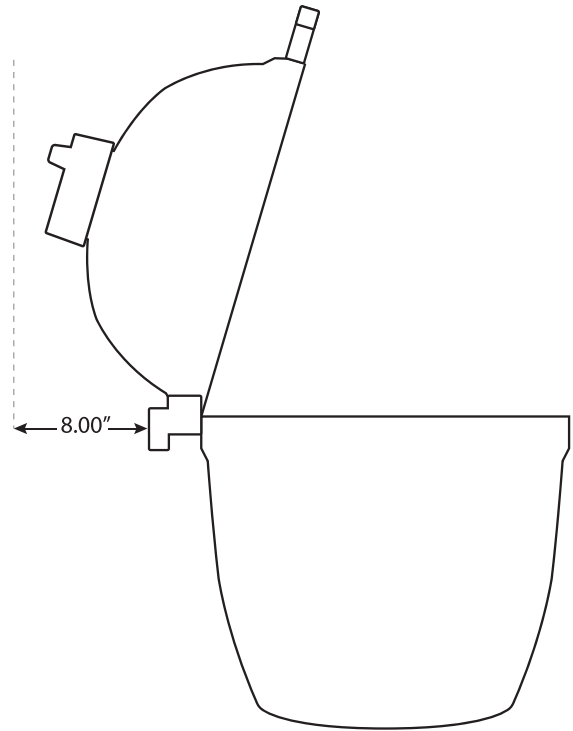

ClassicJoe Open Clearance