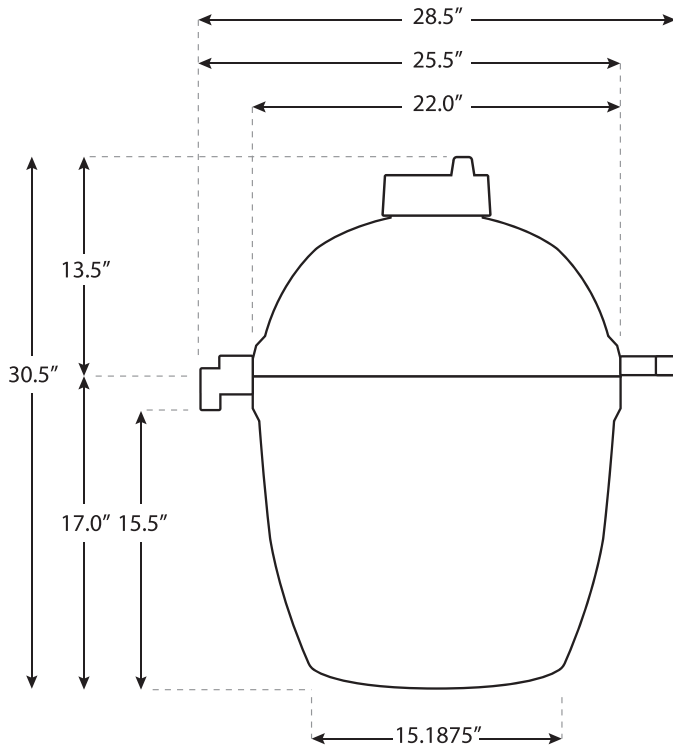

KAMADO JOE CLASSICJOE DIMENSIONS & INSTALLATION GUIDE

Important Dimension Notes

Please use this as a general guide for installing a ClassicJoe Stand Alone ceramic grill in a built-in outdoor kitchen or grill table. **We highly recommend that the actual grill being installed be measured.**

ClassicJoe Side View