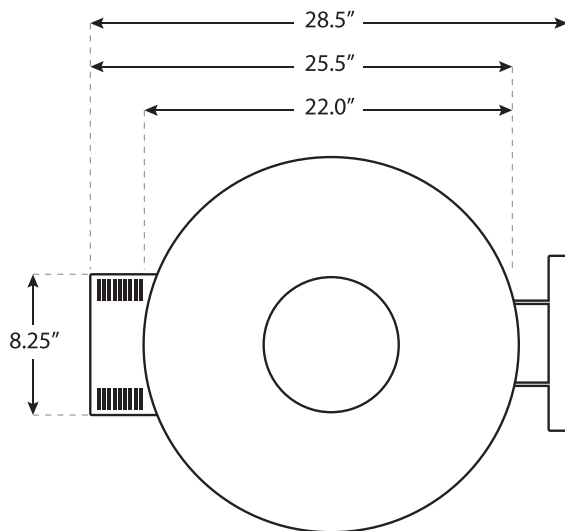

ClassicJoe Top View

The 1" ceramic feet are included in the height.